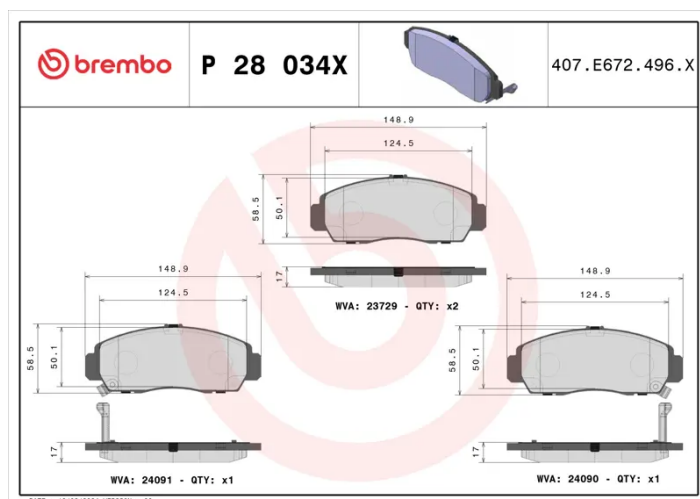

BRAKE PAD XTRA P 28 034X

The P 28 034X Xtra brake pad is synonymous with reliability

Brembo Xtra brake pads, developed to enhance the advantages of the Xtra and Max discs, are made using the special BRM X L01 compound which consists of more than 30 different components. Compared with the compound used for original-equivalent pads, the new solution assures a higher friction coefficient, which translates to more precise and stable braking, at both high and low temperatures. All this makes for greater driving comfort and improved pedal modularity, without compromising the product's mileage output.

- ✓ Brembo quality
- ✓ ECE-R90 certificate
- ✓ Safety
- ✓ Performance
- ✓ Sports driving

Technical specifications

EAN code 8020584068816	Axle Front	Thickness 17 mm
Width 149 mm	Height 59 mm	Braking system Nissin
Wear indicator Acoustic	WVA number 23729,24090,24091	Accessories With anti-squeal shim