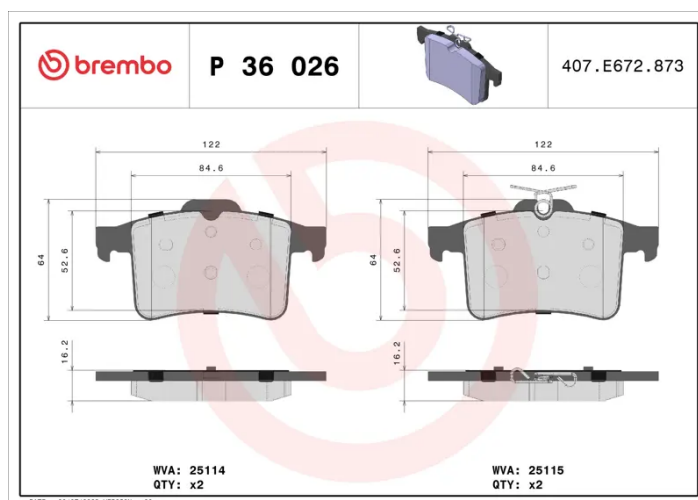

BRAKE PAD

P 36 026

The P 36 026 brake pad is synonymous with reliability

The Brembo brake pad guarantees ultimate safety when braking thanks to the use of more than 100 different compounds, designed according to the type of vehicle and use. Stopping distances reduced to a minimum, maximum driving comfort and silent operation are the most important features of Brembo materials. Brembo brake pads are supplied together with an extensive range of accessories and assembly kits for professional-standard installation.

- ✓ OE-equivalent
- ✓ Brembo quality
- ✓ ECE-R90 certificate
- ✓ Safety
- ✓ Performance
- ✓ Comfort

Technical specifications

EAN code 8020584108864	Axle Rear	Thickness 16 mm
Width 122 mm	Height 64 mm	Braking system Teves
Wear indicator Without	WVA number 25114,25115	Accessories With anti-squeal shim