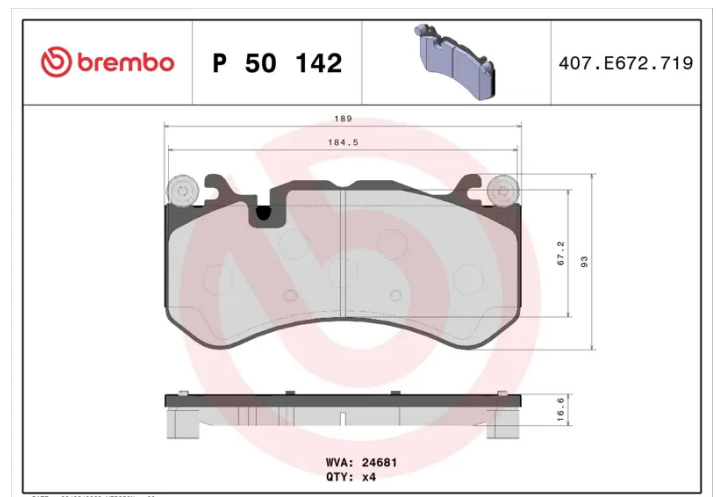

### Technical specifications

EAN code <b>8020584068410</b>	Axle <b>Front</b>	Thickness <b>17 mm</b>
Width <b>189 mm</b>	Height <b>93 mm</b>	Braking system <b>Brembo</b>
Wear indicator <b>Prepared for wear indicator</b>	WVA number <b>24681</b>	Accessories <b>With anti-squeal shim</b>