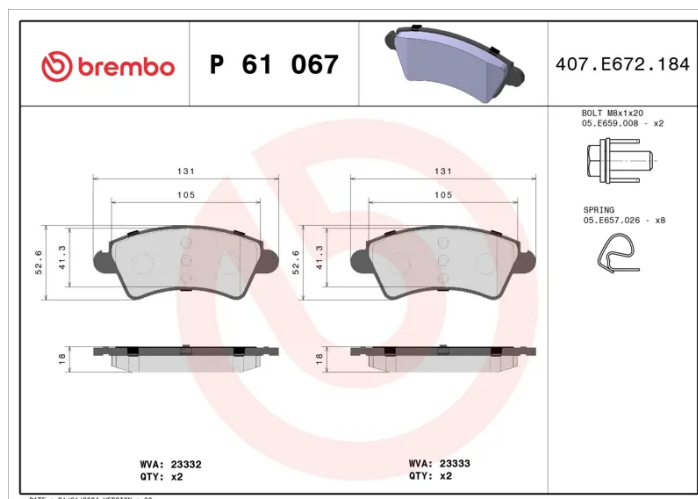

## P 61 067

The P 61 067 brake pad is synonymous with reliability

The Brembo brake pad guarantees ultimate safety when braking thanks to the use of more than 100 different compounds, designed according to the type of vehicle and use. Stopping distances reduced to a minimum, maximum driving comfort and silent operation are the most important features of Brembo materials. Brembo brake pads are supplied together with an extensive range of accessories and assembly kits for professional-standard installation.

### Technical specifications

EAN code <b>8020584056431</b>	Axle <b>Front</b>	Thickness <b>18 mm</b>
Width <b>131 mm</b>	Height <b>53 mm</b>	Braking system <b>Bosch</b>
Wear indicator <b>Without</b>	WVA number <b>23332,23333</b>	Accessories <b>With accessories With anti-squeal shim With brake caliper bolts</b>