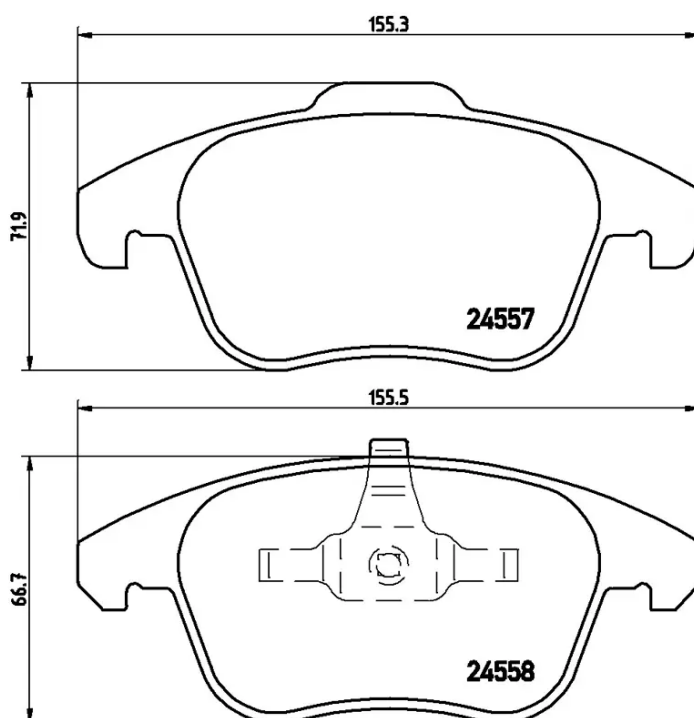

BRAKE PAD

P 61 086

The P 61 086 brake pad is synonymous with reliability

The Brembo brake pad guarantees ultimate safety when braking thanks to the use of more than 100 different compounds, designed according to the type of vehicle and use. Stopping distances reduced to a minimum, maximum driving comfort and silent operation are the most important features of Brembo materials. Brembo brake pads are supplied together with an extensive range of accessories and assembly kits for professional-standard installation.

- ✓ OE-equivalent
- ✓ Brembo quality
- ✓ ECE-R90 certificate
- ✓ Safety
- ✓ Performance
- ✓ Comfort
- ✓ With accessories

Technical specifications

EAN code 8020584061640	Axle Front	Thickness 18 mm
Width 155 mm	Height 67 mm	Braking system Teves
Wear indicator Without	WVA number 24557,24558	Accessories With anti-squeal shim With piston clip With accessories