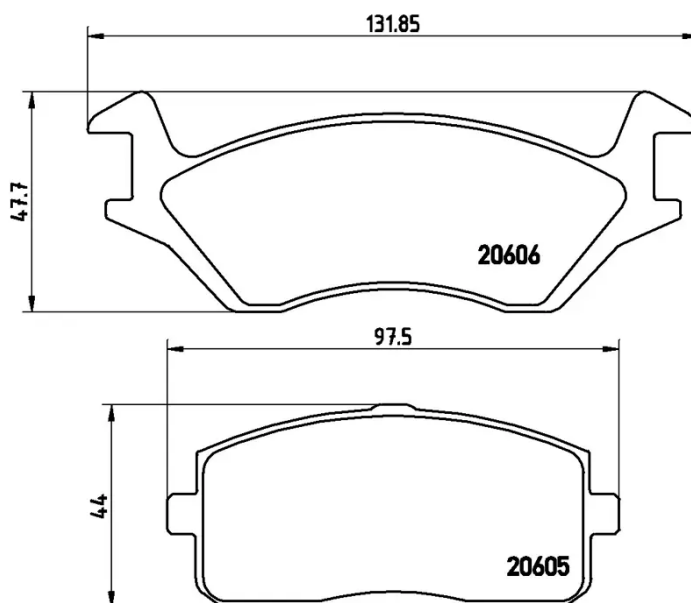

BRAKE PAD

P 83 004

The P 83 004 brake pad is synonymous with reliability

The Brembo brake pad guarantees ultimate safety when braking thanks to the use of more than 100 different compounds, designed according to the type of vehicle and use. Stopping distances reduced to a minimum, maximum driving comfort and silent operation are the most important features of Brembo materials. Brembo brake pads are supplied together with an extensive range of accessories and assembly kits for professional-standard installation.

- ✓ OE-equivalent
- ✓ Brembo quality
- ✓ ECE-R90 certificate
- ✓ Safety
- ✓ Performance
- ✓ Comfort

Technical specifications

EAN code	Axle	Thickness
8020584057391	Front	14 mm
Width	Height	Braking system
98 mm	44 mm	Akebono
Wear indicator	WVA number	Accessories
Without	20605,20606	With anti-squeal shim