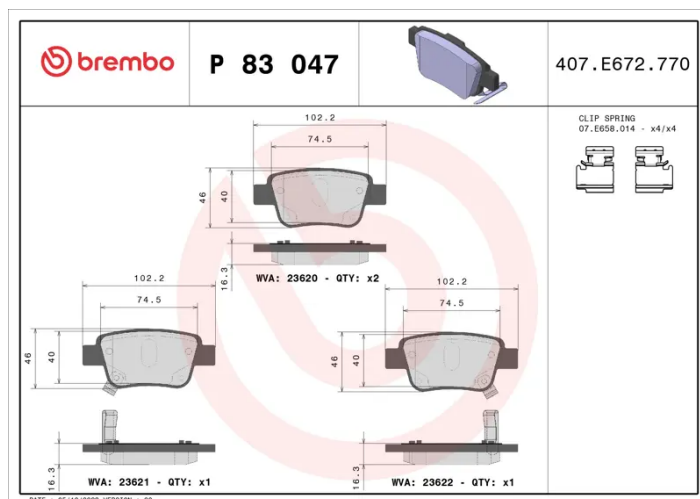

BRAKE PAD

P 83 047

The P 83 047 brake pad is synonymous with reliability

The Brembo brake pad guarantees ultimate safety when braking thanks to the use of more than 100 different compounds, designed according to the type of vehicle and use. Stopping distances reduced to a minimum, maximum driving comfort and silent operation are the most important features of Brembo materials. Brembo brake pads are supplied together with an extensive range of accessories and assembly kits for professional-standard installation.

- ✓ OE-equivalent
- ✓ Brembo quality
- ✓ ECE-R90 certificate
- ✓ Safety
- ✓ Performance
- ✓ Comfort
- ✓ With accessories

Technical specifications

EAN code 8020584057827	Axle Rear	Thickness 17 mm
Width 102 mm	Height 47 mm	Braking system Bosch
Wear indicator Acoustic	WVA number 23620,23621,23622	Accessories With accessories With anti-squeal shim