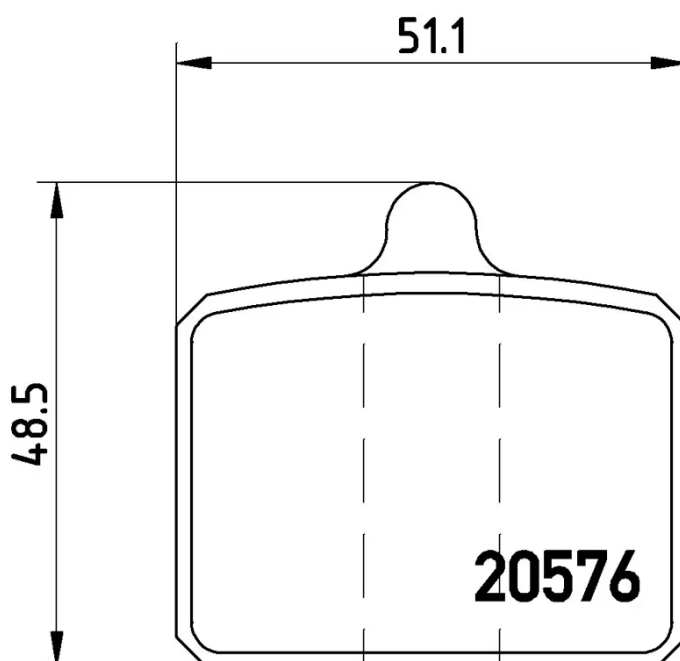

BRAKE PAD

P 85 001

The P 85 001 brake pad is synonymous with reliability

The Brembo brake pad guarantees ultimate safety when braking thanks to the use of more than 100 different compounds, designed according to the type of vehicle and use. Stopping distances reduced to a minimum, maximum driving comfort and silent operation are the most important features of Brembo materials. Brembo brake pads are supplied together with an extensive range of accessories and assembly kits for professional-standard installation.

- ✓ OE-equivalent
- ✓ Brembo quality
- ✓ ECE-R90 certificate
- ✓ Safety
- ✓ Performance
- ✓ Comfort

Technical specifications

EAN code	Axle	Thickness
8020584058046	Front	16 mm
Width	Height	Braking system
50 mm	49 mm	Bendix
Wear indicator	WVA number	Accessories
Without	20576	With anti-squeal shim