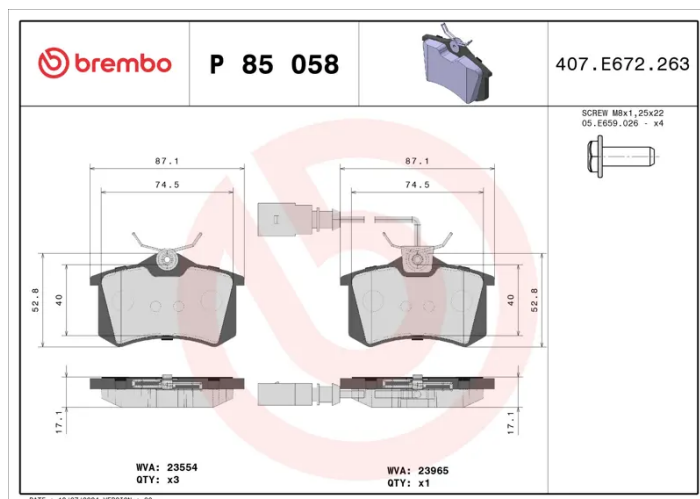

BRAKE PAD

P 85 058

The P 85 058 brake pad is synonymous with reliability

The Brembo brake pad guarantees ultimate safety when braking thanks to the use of more than 100 different compounds, designed according to the type of vehicle and use. Stopping distances reduced to a minimum, maximum driving comfort and silent operation are the most important features of Brembo materials. Brembo brake pads are supplied together with an extensive range of accessories and assembly kits for professional-standard installation.

- ✓ OE-equivalent
- ✓ Brembo quality
- ✓ ECE-R90 certificate
- ✓ Safety
- ✓ Performance
- ✓ Comfort
- ✓ With accessories

Technical specifications

EAN code 8020584058619	Axle Rear	Thickness 17 mm
Width 87 mm	Height 53 mm	Braking system Lucas
Wear indicator Electric	WVA number 20961,23554,23965	Accessories With accessories With anti-squeal shim With brake caliper bolts