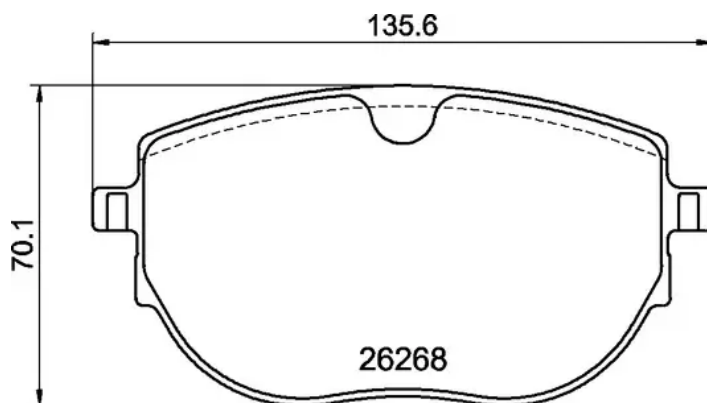

BRAKE PAD

P 85 187

The P 85 187 brake pad is synonymous with reliability

The Brembo brake pad guarantees ultimate safety when braking thanks to the use of more than 100 different compounds, designed according to the type of vehicle and use. Stopping distances reduced to a minimum, maximum driving comfort and silent operation are the most important features of Brembo materials. Brembo brake pads are supplied together with an extensive range of accessories and assembly kits for professional-standard installation.

- ✓ OE-equivalent
- ✓ Brembo quality
- ✓ ECE-R90 certificate
- ✓ Safety
- ✓ Performance
- ✓ Comfort
- ✓ With accessories

Technical specifications

EAN code 8020584120194	Axle Front	Thickness 18 mm
Width 136 mm	Height 72 mm	Braking system CBI
Wear indicator Prepared for wear indicator	WVA number 26268,26269	Accessories With accessories With anti-squeal shim