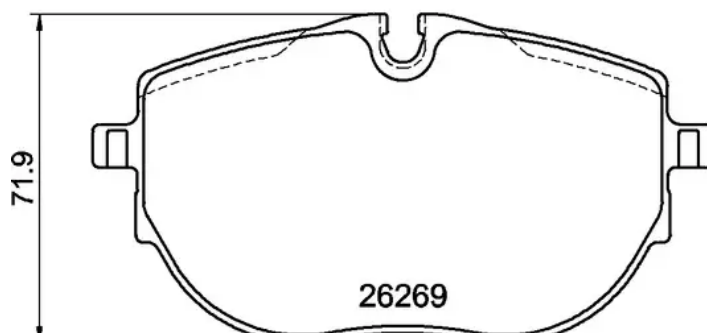

BRAKE PAD

P 85 187

The P 85 187 brake pad is synonymous with reliability

The Brembo brake pad guarantees ultimate safety when braking thanks to the use of more than 100 different compounds, designed according to the type of vehicle and use. Stopping distances reduced to a minimum, maximum driving comfort and silent operation are the most important features of Brembo materials. Brembo brake pads are supplied together with an extensive range of accessories and assembly kits for professional-standard installation.

- ✓ OE-equivalent
- ✓ Brembo quality
- ✓ ECE-R90 certificate
- ✓ Safety
- ✓ Performance
- ✓ Comfort
- ✓ With accessories

Technical specifications

EAN code 8020584120194	Axle Front	Thickness 18 mm
Width 136 mm	Height 72 mm	Braking system CBI
Wear indicator Prepared for wear indicator	WVA number 26268,26269	Accessories With accessories With anti-squeal shim