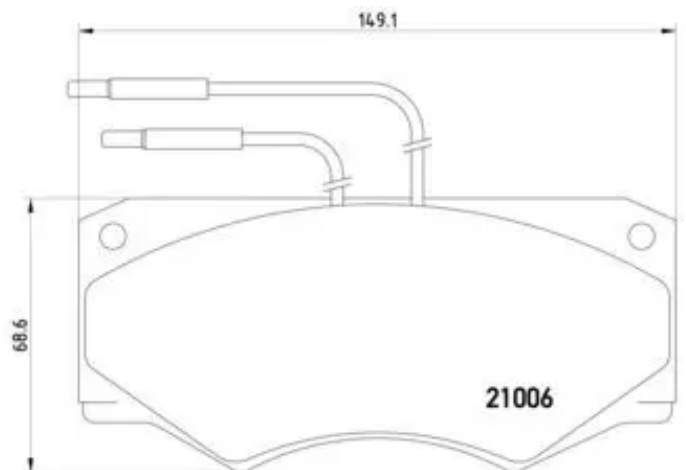

BRAKE PAD

P A6 002

The P A6 002 brake pad is synonymous with reliability

The Brembo brake pad guarantees ultimate safety when braking thanks to the use of more than 100 different compounds, designed according to the type of vehicle and use. Stopping distances reduced to a minimum, maximum driving comfort and silent operation are the most important features of Brembo materials. Brembo brake pads are supplied together with an extensive range of accessories and assembly kits for professional-standard installation.

- ✓ OE-equivalent
- ✓ Brembo quality
- ✓ ECE-R90 certificate
- ✓ Safety
- ✓ Performance
- ✓ Comfort

Technical specifications

EAN code	Axle	Thickness
8020584059128	Front	18 mm
Width	Height	Braking system
149 mm	69 mm	Perrot
Wear indicator	WVA number	Accessories
Electric	20465,21006	With anti-squeal shim