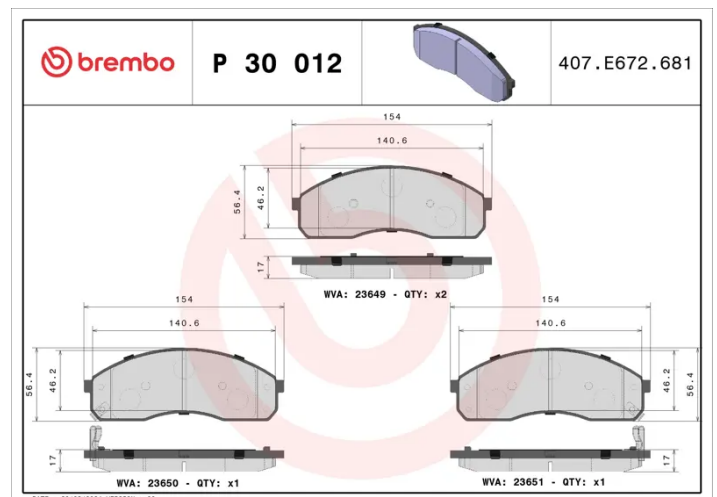

BRAKE PAD

P 30 012

The P 30 012 brake pad is synonymous with reliability

The Brembo brake pad guarantees ultimate safety when braking thanks to the use of more than 100 different compounds, designed according to the type of vehicle and use. Stopping distances reduced to a minimum, maximum driving comfort and silent operation are the most important features of Brembo materials. Brembo brake pads are supplied together with an extensive range of accessories and assembly kits for professional-standard installation.

- ✓ OE-equivalent
- ✓ Brembo quality
- ✓ ECE-R90 certificate
- ✓ Safety
- ✓ Performance
- ✓ Comfort

Technical specifications

EAN code 8020584052822	Axle Front	Thickness 16 mm
Width 154 mm	Height 56 mm	Braking system Sumitomo
Wear indicator Acoustic	WVA number 23649,23650,23651	Accessories With anti-squeal shim