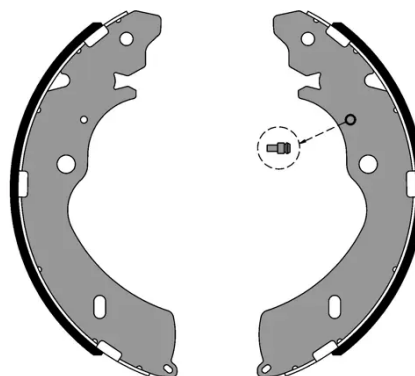

## S 34 510

The S 34 510 brake shoe is synonymous with reliability

Brembo brake shoes of original equipment quality guarantee the safe and reliable performance of your drum braking system. All Brembo brake shoes are accompanied by a ECE-R90 homologation certificate.

### Technical specifications

EAN code  
8432509665657

Rear

Diameter  
254 mm

Width  
52 mm

COMPATIBLE VEHICLES