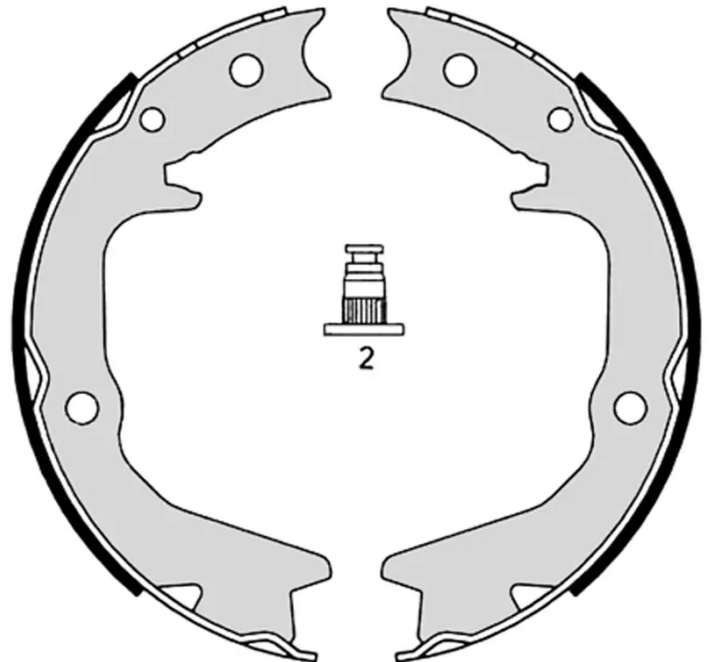

### Technical specifications

EAN code  
8432509642344

Rear

Diameter  
167 mm

Width  
32 mm

Type  
Parking brake