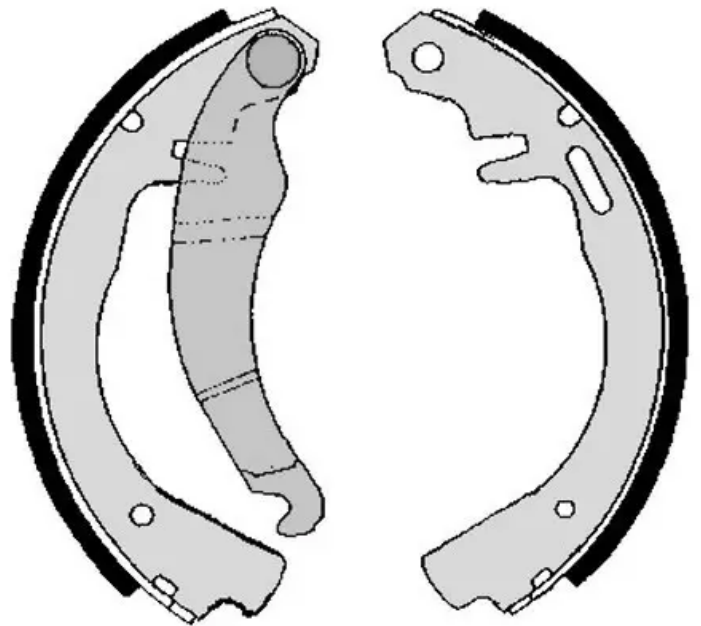

## S 59 502

The S 59 502 brake shoe is synonymous with reliability

Brembo brake shoes of original equipment quality guarantee the safe and reliable performance of your drum braking system. All Brembo brake shoes are accompanied by a ECE-R90 homologation certificate.

### Technical specifications

EAN code  
8432509642856

Rear

Diameter  
200 mm

Width  
29 mm

COMPATIBLE VEHICLES