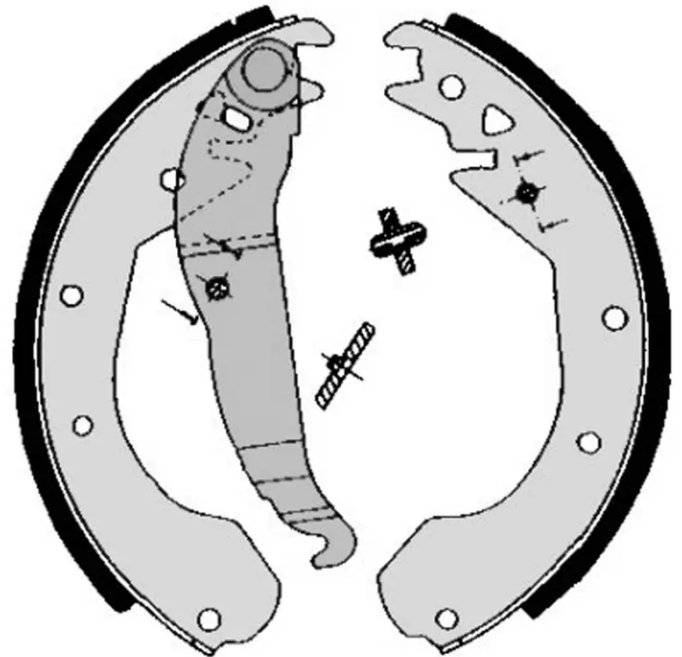

SHOE

S 59 510

The S 59 510 brake shoe is synonymous with reliability

Brembo brake shoes of original equipment quality guarantee the safe and reliable performance of your drum braking system. All Brembo brake shoes are accompanied by a ECE-R90 homologation certificate.

- ✓ OE-equivalent
- ✓ Brembo quality
- ✓ ECE-R90 certificate
- ✓ Safety
- ✓ Durability

Technical specifications

EAN code
8432509642931

Rear

Diameter
230 mm

Width
50 mm

Braking system
TRW

Parking brake lever
With handbrake lever