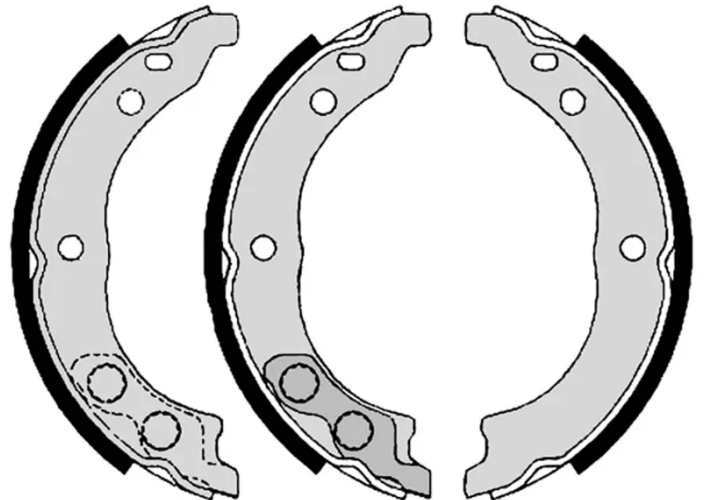

SHOE

S 61 541

The S 61 541 brake shoe is synonymous with reliability

Brembo brake shoes of original equipment quality guarantee the safe and reliable performance of your drum braking system. All Brembo brake shoes are accompanied by a ECE-R90 homologation certificate.

- ✓ OE-equivalent
- ✓ Brembo quality
- ✓ ECE-R90 certificate
- ✓ Safety
- ✓ Durability

Technical specifications

EAN code
8432509643143

Rear

Diameter
172 mm

Width
42 mm

Type
Parking brake

COMPATIBLE VEHICLES