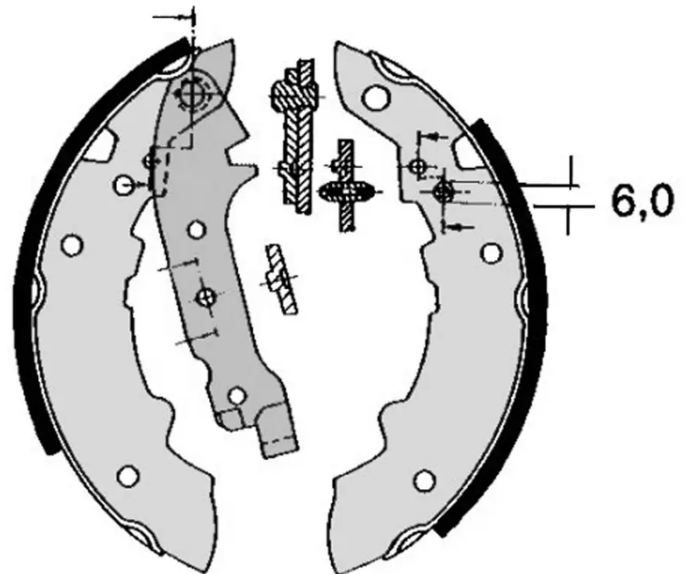

## S 68 535

The S 68 535 brake shoe is synonymous with reliability

Brembo brake shoes of original equipment quality guarantee the safe and reliable performance of your drum braking system. All Brembo brake shoes are accompanied by a ECE-R90 homologation certificate.

### Technical specifications

EAN code  
8432509643556

Rear

Diameter  
180 mm

Width  
42 mm

Braking system  
TRW-Lucas

Parking brake lever

COMPATIBLE VEHICLES