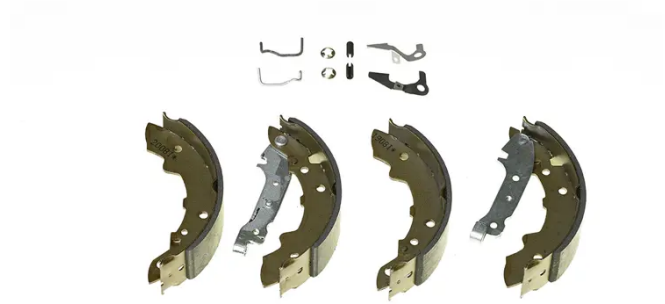

# SHOE

## S 68 535

The S 68 535 brake shoe is synonymous with reliability

Brembo brake shoes of original equipment quality guarantee the safe and reliable performance of your drum braking system. All Brembo brake shoes are accompanied by a ECE-R90 homologation certificate.

### Technical specifications

EAN code  
8432509643556

Rear

Diameter  
180 mm

Width  
42 mm

Braking system  
TRW-Lucas

Parking brake lever

COMPATIBLE VEHICLES