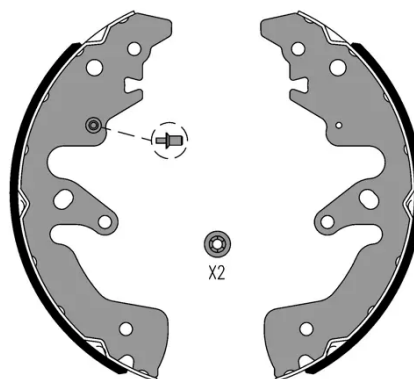

SHOE

S 78 513

The S 78 513 brake shoe is synonymous with reliability

Brembo brake shoes of original equipment quality guarantee the safe and reliable performance of your drum braking system. All Brembo brake shoes are accompanied by a ECE-R90 homologation certificate.

- ✓ OE-equivalent
- ✓ Brembo quality
- ✓ ECE-R90 certificate
- ✓ Safety
- ✓ Durability

Technical specifications

EAN code
8432509665510

Rear

Diameter
254 mm

Width
41 mm

COMPATIBLE VEHICLES

COMPATIBLE OE PART NUMBERS