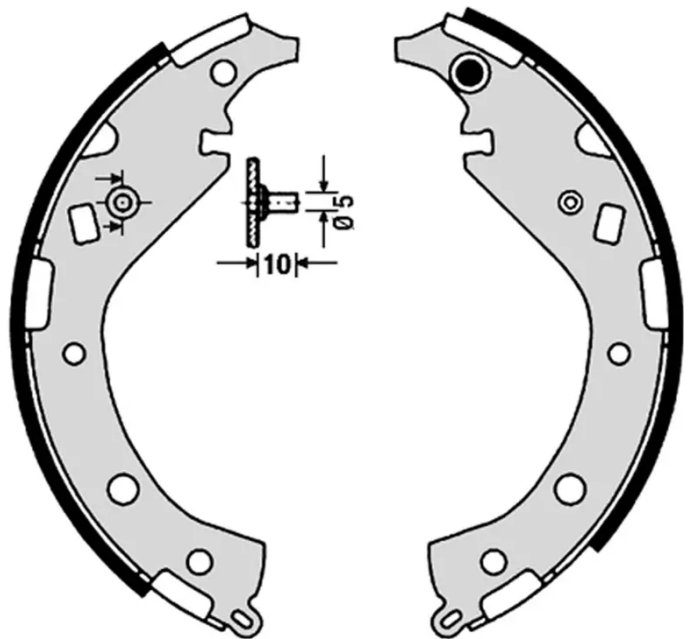

## S 83 549

The S 83 549 brake shoe is synonymous with reliability

Brembo brake shoes of original equipment quality guarantee the safe and reliable performance of your drum braking system. All Brembo brake shoes are accompanied by a ECE-R90 homologation certificate.

### Technical specifications

EAN code  
8432509644591

Rear

Diameter  
229 mm

Width  
42 mm

COMPATIBLE VEHICLES