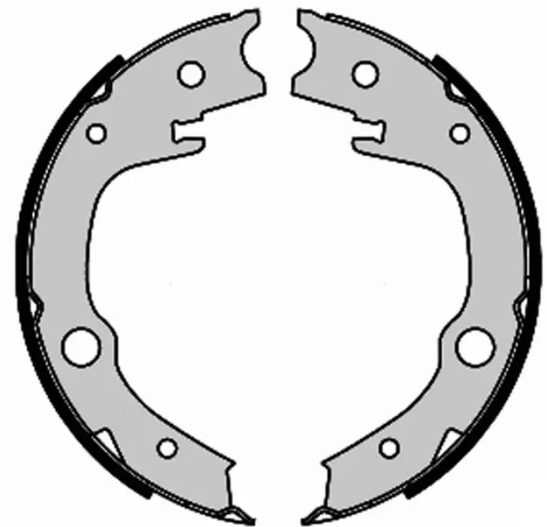

SHOE

S 83 551

The S 83 551 brake shoe is synonymous with reliability

Brembo brake shoes of original equipment quality guarantee the safe and reliable performance of your drum braking system. All Brembo brake shoes are accompanied by a ECE-R90 homologation certificate.

- ✓ OE-equivalent
- ✓ Brembo quality
- ✓ ECE-R90 certificate
- ✓ Safety
- ✓ Durability

Technical specifications

EAN code
8432509644614

Rear

Diameter
170 mm

Width
32 mm

Braking system
TRW

Type
Parking brake