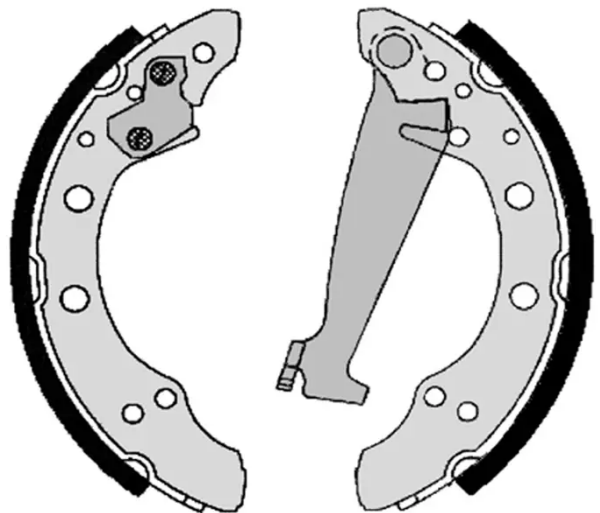

SHOE

S 85 511

The S 85 511 brake shoe is synonymous with reliability

Brembo brake shoes of original equipment quality guarantee the safe and reliable performance of your drum braking system. All Brembo brake shoes are accompanied by a ECE-R90 homologation certificate.

- ✓ OE-equivalent
- ✓ Brembo quality
- ✓ ECE-R90 certificate
- ✓ Safety
- ✓ Durability

Technical specifications

EAN code
8432509645024

Rear

Diameter
200 mm

Width
40 mm

Braking system
VAG

Parking brake lever
With handbrake
lever