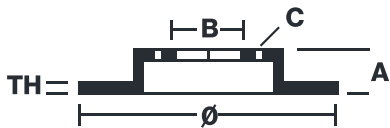

BRAKE DISC

08.2163.20

The **08.2163.20** brake disc is synonymous with reliability

The Brembo brake disc is fully interchangeable with an Original Equipment brake disc. The control of the entire production cycle allows Brembo to offer brake discs with outstanding performance levels, reliability, durability and comfort in all conditions of use. All Brembo brake discs are accompanied by the ECE-R90 homologation.

- ✓ OE-equivalent
- ✓ Brembo quality
- ✓ ECE-R90 certificate
- ✓ Safety
- ✓ Bearing kit

Technical specifications

EAN code	Axle	Diameter Ø
8020584216323	Rear	233 mm
Thickness (TH)	Height (A)	Number of holes (C)
9 mm	82 mm	4
Brake disc type	Centering (B)	Min. thickness
Solid	40 mm	7,8 mm