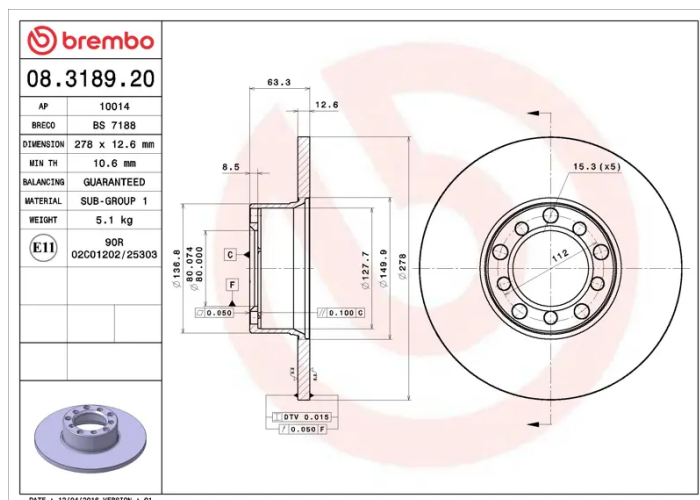

### Technical specifications

EAN code  
**8020584318928**

Axle  
**Front**

Diameter Ø  
**278 mm**

Thickness (TH)  
**12,6 mm**

Height (A)  
**63 mm**

Number of holes (C)  
**5**

Brake disc type  
**Solid**

Centering (B)  
**80 mm**

Min. thickness  
**10,6 mm**

Tightening torque  
**120 Nm**

COMPATIBLE VEHICLES