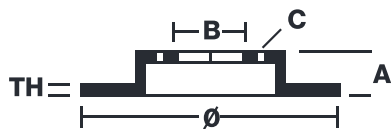

### Technical specifications

EAN code  
**8020584318928**

Axle  
**Front**

Diameter Ø  
**278 mm**

Thickness (TH)  
**12,6 mm**

Height (A)  
**63 mm**

Number of holes (C)  
**5**

Brake disc type  
**Solid**