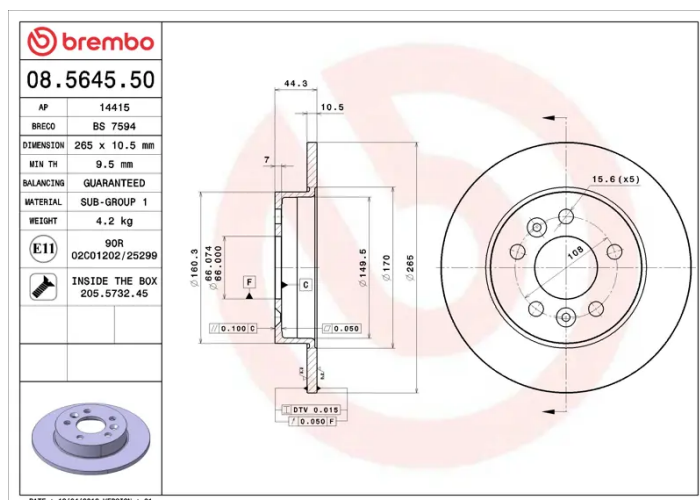

- ✓ OE-equivalent
- ✓ Brembo quality
- ✓ ECE-R90 certificate
- ✓ Safety
- ✓ Fastening screws

Technical specifications

EAN code
8020584564554

Axle
Rear

Diameter \varnothing
265 mm

Thickness (TH)
10,5 mm

Height (A)
44 mm

Number of holes (C)
5

Brake disc type
Solid

Centering (B)
66 mm

Min. thickness
9,5 mm

Tightening torque
110 Nm

COMPATIBLE VEHICLES

COMPATIBLE OE PART NUMBERS

7700800003	RENAULT
------------	---------