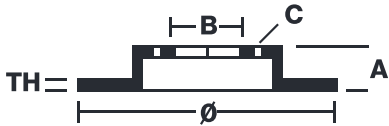

BRAKE DISC

09.4939.24

The **09.4939.24** brake disc is synonymous with reliability

The Brembo brake disc is fully interchangeable with an Original Equipment brake disc. The control of the entire production cycle allows Brembo to offer brake discs with outstanding performance levels, reliability, durability and comfort in all conditions of use. All Brembo brake discs are accompanied by the ECE-R90 homologation.

- ✓ OE-equivalent
- ✓ Brembo quality
- ✓ ECE-R90 certificate
- ✓ Safety
- ✓ PVT ventilation
- ✓ Fastening screws

Technical specifications

EAN code
8020584013342

Axle
Front

Diameter Ø
284 mm

Thickness (TH)
22 mm