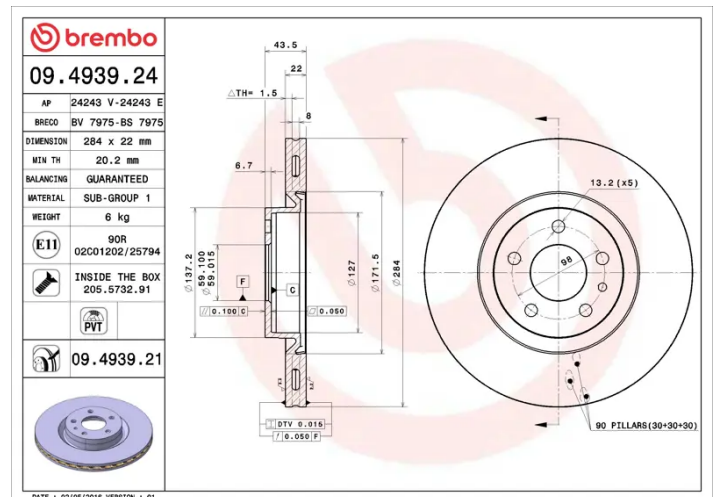

- ✓ OE-equivalent
- ✓ Brembo quality
- ✓ ECE-R90 certificate
- ✓ Safety
- ✓ PVT ventilation
- ✓ Fastening screws

Technical specifications

EAN code
8020584013342

Axle
Front

Diameter Ø
284 mm

Thickness (TH)
22 mm

Height (A)
44 mm

Number of holes (C)
5

Brake disc type
Ventilated

Centering (B)
59 mm

Min. thickness
20,2 mm

Tightening torque
98 Nm

COMPATIBLE VEHICLES

COMPATIBLE OE PART NUMBERS