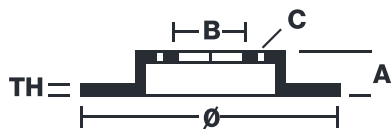

BRAKE DISC

09.5173.10

The **09.5173.10** brake disc is synonymous with reliability

The Brembo brake disc is fully interchangeable with an Original Equipment brake disc. The control of the entire production cycle allows Brembo to offer brake discs with outstanding performance levels, reliability, durability and comfort in all conditions of use. All Brembo brake discs are accompanied by the ECE-R90 homologation.

- ✓ OE-equivalent
- ✓ Brembo quality
- ✓ ECE-R90 certificate
- ✓ Safety

Technical specifications

EAN code
8020584319994

Diameter Ø
289 mm

Thickness (TH)
20 mm

Height (A)
65 mm

Number of holes (C)
6

Brake disc type
Ventilated