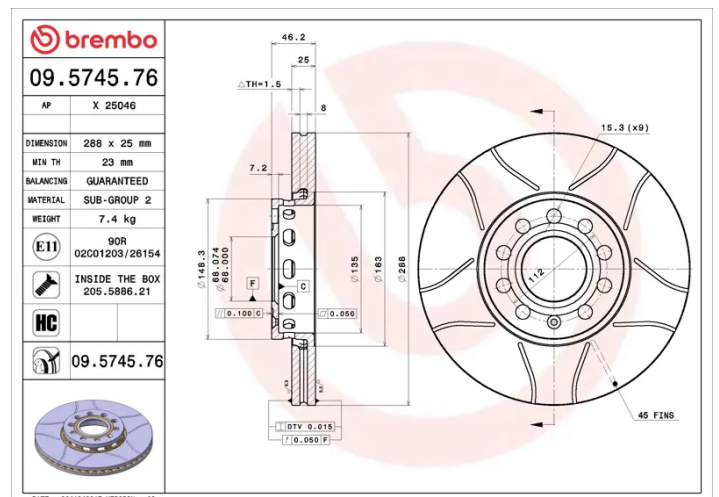

- ✓ Brembo quality
- ✓ ECE-R90 certificate
- ✓ Performance
- ✓ Sports driving
- ✓ Sporty look
- ✓ High carbon
- ✓ Anti-corrosion
- ✓ Fastening screws

Technical specifications

EAN code
8020584015599

Axle
Front

Diameter Ø
288 mm

Thickness (TH)
25 mm

Height (A)
46 mm

Number of holes (C)
5

Brake disc type
Ventilated

Centering (B)
68 mm

Min. thickness
23 mm

Tightening torque
120 Nm