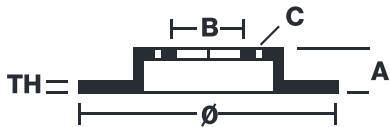

Technical specifications

EAN code
8020584015599

Axle
Front

Diameter Ø
288 mm

Thickness (TH)
25 mm

Height (A)
46 mm

Number of holes (C)
5

Brake disc type
Ventilated

Centering (B)
68 mm

Min. thickness
23 mm

Tightening torque
120 Nm