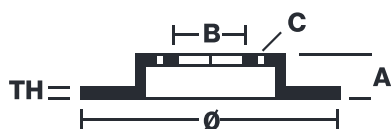

### Technical specifications

EAN code  
**8020584343463**

Axle  
**Front**

Diameter Ø  
**288 mm**

Thickness (TH)  
**25 mm**

Height (A)  
**28,2 mm**

Number of holes (C)  
**5**

Brake disc type  
**Ventilated**