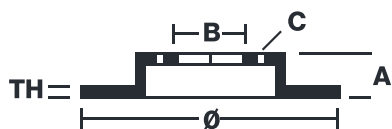

### Technical specifications

EAN code  
**8020584013298**

Axle  
**Front**

Diameter Ø  
**276 mm**

Thickness (TH)  
**22 mm**

Height (A)  
**77 mm**

Number of holes (C)  
**5**

Brake disc type  
**Ventilated**