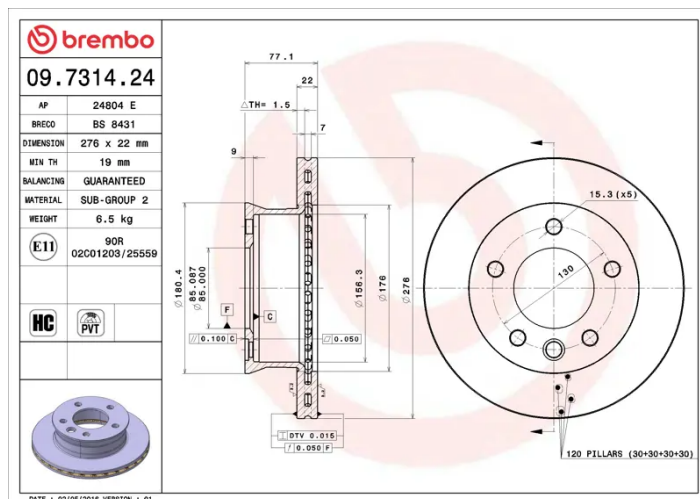

### Technical specifications

EAN code  
**8020584013298**

Axle  
**Front**

Diameter Ø  
**276 mm**

Thickness (TH)  
**22 mm**

Height (A)  
**77 mm**

Number of holes (C)  
**5**

Brake disc type  
**Ventilated**

Centering (B)  
**85 mm**

Min. thickness  
**19 mm**

Tightening torque  
**170 Nm**

COMPATIBLE VEHICLES