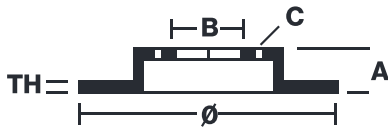

Technical specifications

EAN code
8020584320143

Axle
Rear

Diameter Ø
276 mm

Thickness (TH)
19 mm

Height (A)
60 mm

Number of holes (C)
5

Brake disc type
Ventilated

Centering (B)
75 mm

Min. thickness
17,6 mm

09.7727.1X	
AP	24750 X
DIMENSION	276 x 19 mm
MIN TH	17,6 mm
MAX DISA	181,9 mm
BALANCING	GUARANTEED
MATERIAL	SUB-GROUP 2
WEIGHT	5.1 kg
E11	90R 02D01203/58017
INSIDE THE BOX	105.5732.93
HC	
09.7727.1X	

DATE : 29/08/2022 VERSION : 00

COMPATIBLE VEHICLES