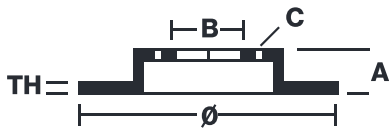

## 09.8955.10

The 09.8955.10 brake disc is synonymous with reliability

The Brembo brake disc is fully interchangeable with an Original Equipment brake disc. The control of the entire production cycle allows Brembo to offer brake discs with outstanding performance levels, reliability, durability and comfort in all conditions of use. All Brembo brake discs are accompanied by the ECE-R90 homologation.

### Technical specifications

EAN code <b>8020584895511</b>	Axle <b>Front</b>	Diameter Ø <b>291 mm</b>
Thickness (TH) <b>28 mm</b>	Height (A) <b>67 mm</b>	Number of holes (C) <b>5</b>
Brake disc type <b>Ventilated</b>	Centering (B) <b>80 mm</b>	Min. thickness <b>26 mm</b>
Tightening torque <b>90 Nm</b>		