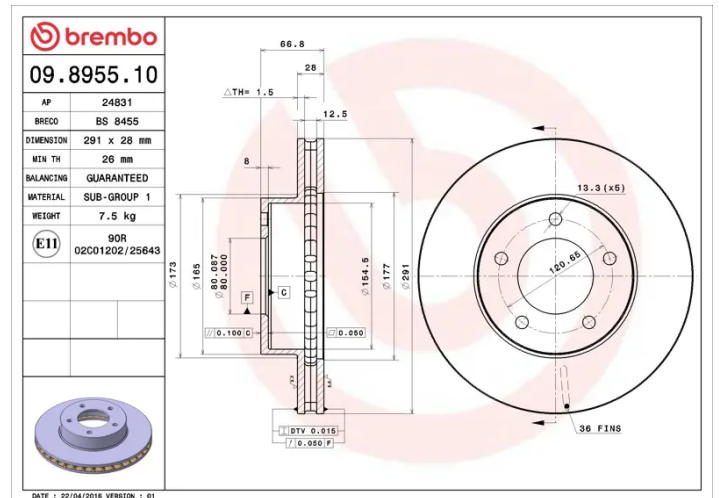

### Technical specifications

EAN code <b>8020584895511</b>	Axle <b>Front</b>	Diameter Ø <b>291 mm</b>
Thickness (TH) <b>28 mm</b>	Height (A) <b>67 mm</b>	Number of holes (C) <b>5</b>
Brake disc type <b>Ventilated</b>	Centering (B) <b>80 mm</b>	Min. thickness <b>26 mm</b>
Tightening torque <b>90 Nm</b>		