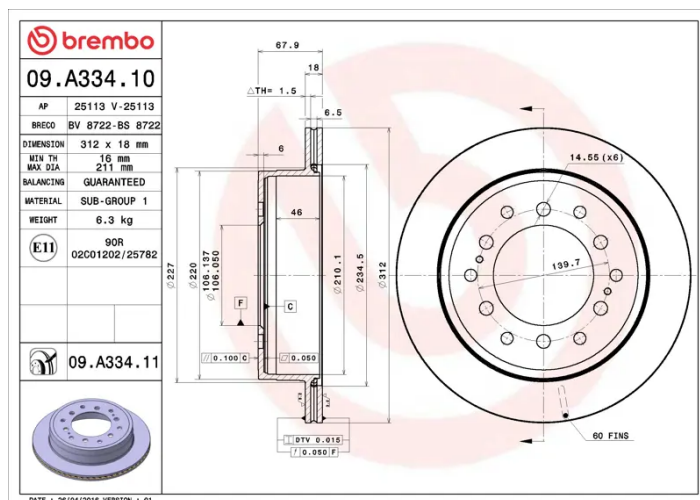

### Technical specifications

EAN code  
**8020584231326**

Axle  
**Rear**

Diameter  $\varnothing$   
**312 mm**

Thickness (TH)  
**18 mm**

Height (A)  
**68 mm**

Number of holes (C)  
**6**

Brake disc type  
**Ventilated**

Centering (B)  
**106 mm**

Min. thickness  
**16 mm**

Tightening torque  
**112 Nm**

COMPATIBLE VEHICLES