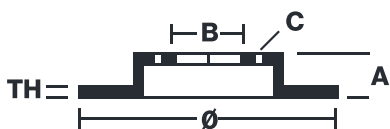

## 09.B267.1X

The 09.B267.1X Xtra brake disc is synonymous with reliability

The Brembo Xtra brake disc features holes on the braking surface. The holes are designed to improve the cooling of the braking system, to generate greater fading resistance and grip in the initial stages of braking. The sports look is also enhanced by the presence of the UV paint.

### Technical specifications

EAN code  
**8020584324523**

Axle  
**Front**

Diameter Ø  
**280 mm**

Thickness (TH)  
**27 mm**

Height (A)  
**40 mm**

Number of holes (C)  
**6**

Brake disc type  
**Ventilated**