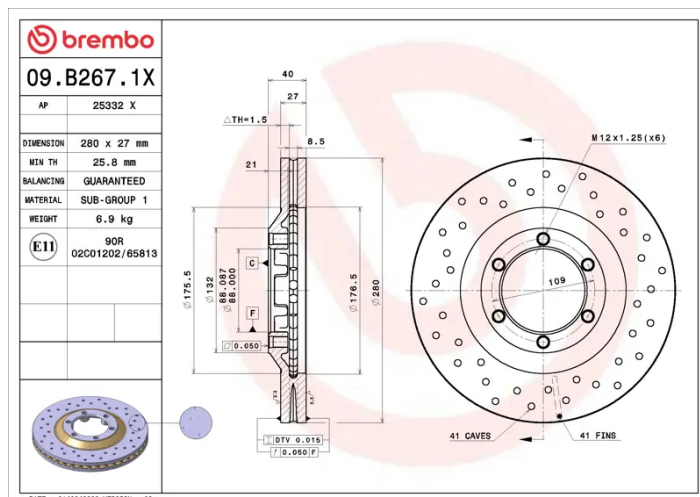

### Technical specifications

EAN code  
**8020584324523**

Axle  
**Front**

Diameter Ø  
**280 mm**

Thickness (TH)  
**27 mm**

Height (A)  
**40 mm**

Number of holes (C)  
**6**

Brake disc type  
**Ventilated**

Centering (B)  
**88 mm**

Min. thickness  
**25,8 mm**

COMPATIBLE VEHICLES