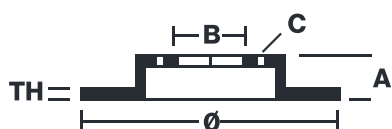

Brake disc technical specifications

Diameter	Thickness (TH)	Height (A)
340 mm	30 mm	49,7 mm

Number of holes (C)	Brake disc type	Centering (B)
9	Solid	65 mm

Min. thickness