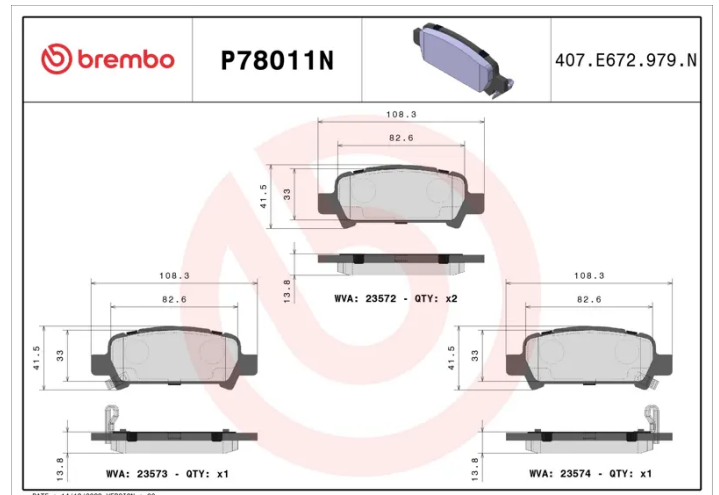

- ✓ OE-equivalent
- ✓ Brembo quality
- ✓ Safety
- ✓ Comfort
- ✓ Durability
- ✓ Dust reduction
- ✓ With accessories

Technical specifications

EAN code 8020584099414	Axle Rear	Thickness 14 mm
Width 108 mm	Height 42 mm	Braking system Akebono
Wear indicator Acoustic	WVA number 23572,23573,23574	Accessories With accessories With anti-squeal shim