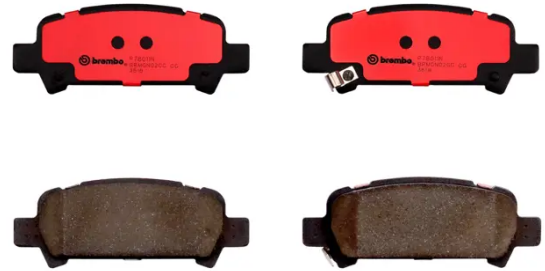

BRAKE PAD PRIME CERAMIC P78011N

The P78011N NAO brake pad is synonymous with reliability

Brembo NAO brake pads stand out for their ultimate braking comfort, reduced friction wear and low dust mission, which makes for cleaner rims and reduced maintenance requirements. The advanced friction material in keeping with the strictest environmental standards is the main distinguishing feature of NAO compounds.

- ✓ OE-equivalent
- ✓ Brembo quality
- ✓ Safety
- ✓ Comfort
- ✓ Durability
- ✓ Dust reduction
- ✓ With accessories

Technical specifications

EAN code 8020584099414	Axle Rear	Thickness 14 mm
Width 108 mm	Height 42 mm	Braking system Akebono
Wear indicator Acoustic	WVA number 23572,23573,23574	Accessories With accessories With anti-squeal shim