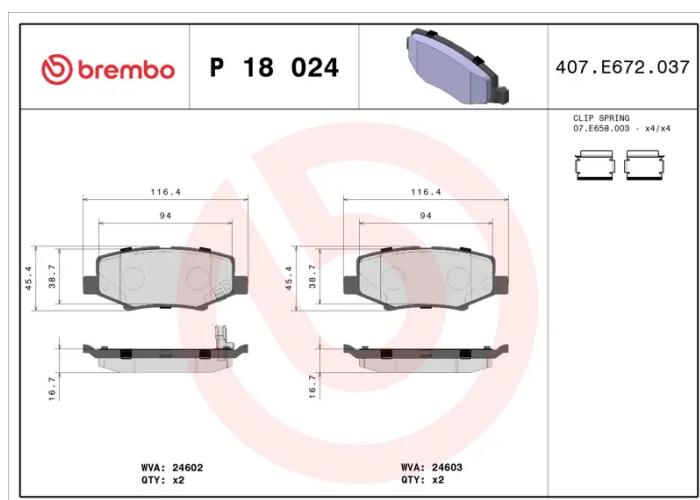

BRAKE PAD

P 18 024

The P 18 024 brake pad is synonymous with reliability

The Brembo brake pad guarantees ultimate safety when braking thanks to the use of more than 100 different compounds, designed according to the type of vehicle and use. Stopping distances reduced to a minimum, maximum driving comfort and silent operation are the most important features of Brembo materials. Brembo brake pads are supplied together with an extensive range of accessories and assembly kits for professional-standard installation.

- ✓ OE-equivalent
- ✓ Brembo quality
- ✓ ECE-R90 certificate
- ✓ Safety
- ✓ Performance
- ✓ Comfort
- ✓ With accessories

Technical specifications

EAN code 8020584102916	Axle Rear	Thickness 16 mm
Width 116 mm	Height 45 mm	Braking system TRW
Wear indicator Acoustic	WVA number 24602,24603	Accessories With accessories With anti-squeal shim With piston clip