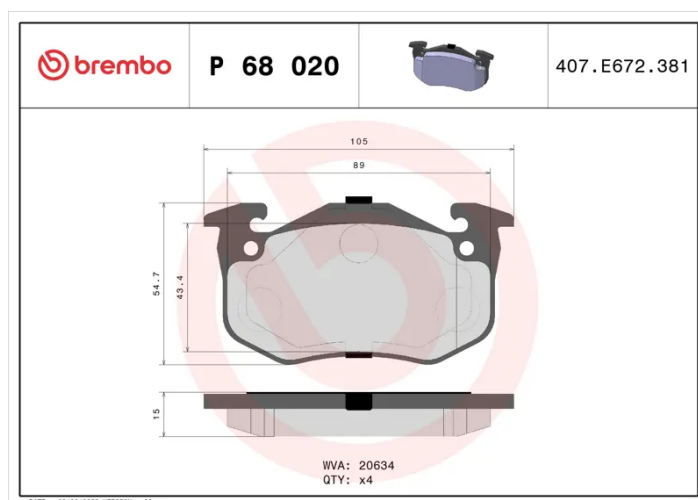

BRAKE PAD

P 68 020

The P 68 020 brake pad is synonymous with reliability

The Brembo brake pad guarantees ultimate safety when braking thanks to the use of more than 100 different compounds, designed according to the type of vehicle and use. Stopping distances reduced to a minimum, maximum driving comfort and silent operation are the most important features of Brembo materials. Brembo brake pads are supplied together with an extensive range of accessories and assembly kits for professional-standard installation.

- ✓ OE-equivalent
- ✓ Brembo quality
- ✓ ECE-R90 certificate
- ✓ Safety
- ✓ Performance
- ✓ Comfort

Technical specifications

EAN code 8020584056837	Axle Front	Thickness 15 mm
Width 105 mm	Height 55 mm	Braking system Bendix
Wear indicator Without	WVA number 20634	Accessories With anti-squeal shim