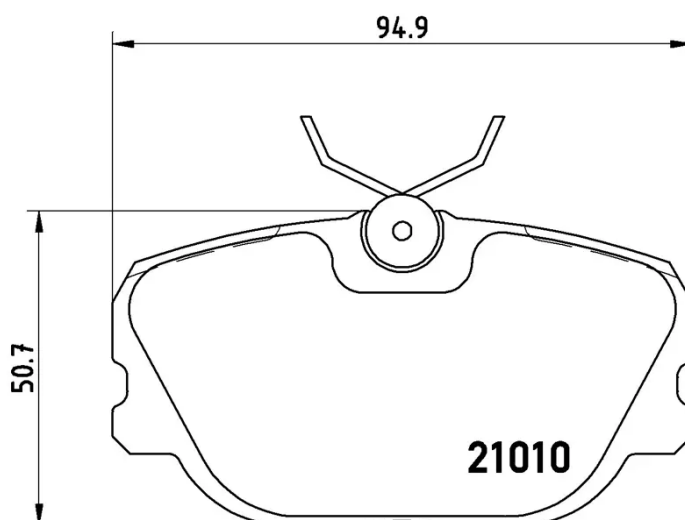

## P 86 011

The P 86 011 brake pad is synonymous with reliability

The Brembo brake pad guarantees ultimate safety when braking thanks to the use of more than 100 different compounds, designed according to the type of vehicle and use. Stopping distances reduced to a minimum, maximum driving comfort and silent operation are the most important features of Brembo materials. Brembo brake pads are supplied together with an extensive range of accessories and assembly kits for professional-standard installation.

### Technical specifications

EAN code	Axle	Thickness
8020584058992	Front	16 mm
Width	Height	Braking system
95 mm	51 mm	Lucas
Wear indicator	WVA number	Accessories
Without	21010	With anti-squeal shim With brake caliper bolts With accessories