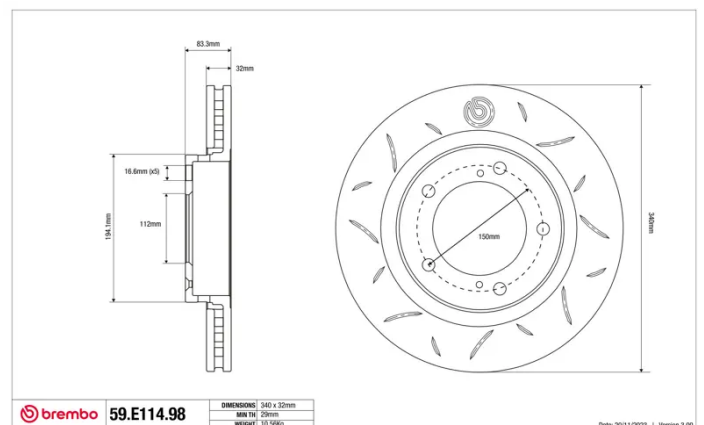

SPORT | TY3 BRAKE DISC

59.E114.98

The 59.E114.98 brake disc is synonymous with reliability

Type-3 slotting used to distinguish the Brembo SPORT | TY3 brake disc is widely used in professional motorsports. It therefore offers superior initial response with excellent release characteristics, improving braking performance while giving the vehicle an aggressive appearance. The Brembo logo on the braking surface adds an exclusive and unique touch to the vehicle. The SPORT | TY3 brake discs are plug-and-play since they replace OE discs directly.

- ✓ OE-equivalent
- ✓ Brembo quality
- ✓ ECE-R90 certificate
- ✓ Safety
- ✓ Performance
- ✓ Comfort
- ✓ Sports driving
- ✓ Sparty look

Technical specifications

Diameter	Thickness (TH)	Height (A)
340 mm	32 mm	83 mm
Number of holes (C)	Brake disc type	Centering
5	Solid	112 mm
Min. thickness	Tightening torque	Axle
29 mm	112 Nm	Front
Units per box	EAN code	
1	8020584605714	

59.E114.98	DIMENSIONE: 340 x 32mm
	MIN TH: 29mm
	WEIGHT: 10.56Kg

Date: 2011/2023 | Version: 3.00