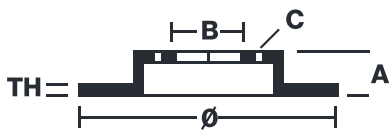

SPORT | TY3 BRAKE DISC

59.E114.98

The 59.E114.98 brake disc is synonymous with reliability

Type-3 slotting used to distinguish the Brembo SPORT | TY3 brake disc is widely used in professional motorsports. It therefore offers superior initial response with excellent release characteristics, improving braking performance while giving the vehicle an aggressive appearance. The Brembo logo on the braking surface adds an exclusive and unique touch to the vehicle. The SPORT | TY3 brake discs are plug-and-play since they replace OE discs directly.

- ✓ OE-equivalent
- ✓ Brembo quality
- ✓ ECE-R90 certificate
- ✓ Safety
- ✓ Performance
- ✓ Comfort
- ✓ Sports driving
- ✓ Sparty look

Technical specifications

Diameter	Thickness (TH)	Height (A)
340 mm	32 mm	83 mm
Number of holes (C)	Brake disc type	Centering
5	Solid	112 mm
Min. thickness	Tightening torque	Axle
29 mm	112 Nm	Front
Units per box	EAN code	
1	8020584605714	