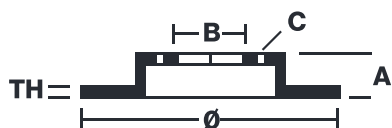

SPORT | TY3 BRAKE DISC

59.E115.15

The 59.E115.15 brake disc is synonymous with reliability

Type-3 slotting used to distinguish the Brembo SPORT | TY3 brake disc is widely used in professional motorsports. It therefore offers superior initial response with excellent release characteristics, improving braking performance while giving the vehicle an aggressive appearance. The Brembo logo on the braking surface adds an exclusive and unique touch to the vehicle. The SPORT | TY3 brake discs are plug-and-play since they replace OE discs directly.

- ✓ OE-equivalent
- ✓ Brembo quality
- ✓ ECE-R90 certificate
- ✓ Safety
- ✓ Performance
- ✓ Comfort
- ✓ Sports driving
- ✓ Sparty look

Technical specifications

Diameter	Thickness (TH)	Height (A)
336 mm	28 mm	52 mm
Number of holes (C)	Brake disc type	Centering
5	Solid	64 mm
Min. thickness	Tightening torque	Axle
26 mm	140 Nm	Front
Units per box	EAN code	
1	8020584605882	

59.E115.15	DIMENSIONE: 336 x 28mm
	MIN TH: 26mm
	WEIGHT: 11.2Kg

Date: 2011/2023 | Version: 3.00