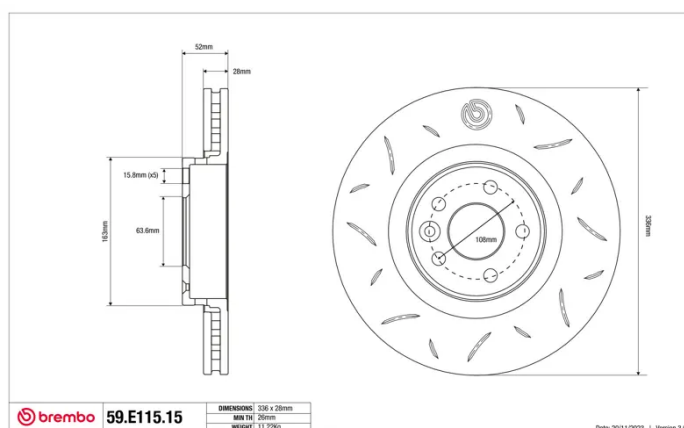

SPORT | TY3 BRAKE DISC

59.E115.15

The 59.E115.15 brake disc is synonymous with reliability

Type-3 slotting used to distinguish the Brembo SPORT | TY3 brake disc is widely used in professional motorsports. It therefore offers superior initial response with excellent release characteristics, improving braking performance while giving the vehicle an aggressive appearance. The Brembo logo on the braking surface adds an exclusive and unique touch to the vehicle. The SPORT | TY3 brake discs are plug-and-play since they replace OE discs directly.

- ✓ OE-equivalent
- ✓ Brembo quality
- ✓ ECE-R90 certificate
- ✓ Safety
- ✓ Performance
- ✓ Comfort
- ✓ Sports driving
- ✓ Sparty look

Technical specifications

Diameter	Thickness (TH)	Height (A)
336 mm	28 mm	52 mm
Number of holes (C)	Brake disc type	Centering
5	Solid	64 mm
Min. thickness	Tightening torque	Axle
26 mm	140 Nm	Front
Units per box	EAN code	
1	8020584605882	

59.E115.15	DIMENSIONE: 336 x 28mm
	MIN TH: 26mm
	WEIGHT: 11.2Kg

Date: 2011/2023 | Version: 3.00