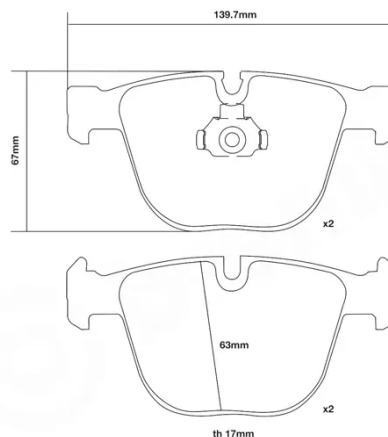

Technical specifications

Width **140 mm** Thickness **17 mm**

Wear indicator **Prepared for wear indicator** WVA number **23730** Axle **Rear**

EAN code **8020584602737**