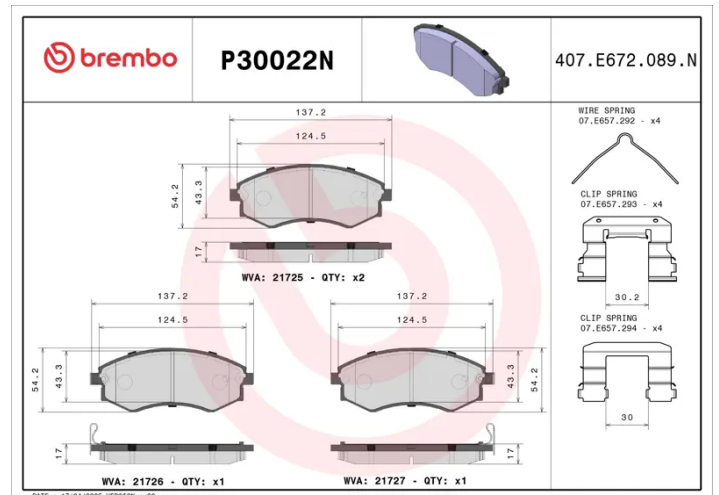

- ✓ OE-equivalent
- ✓ Brembo quality
- ✓ Safety
- ✓ Comfort
- ✓ Durability
- ✓ Dust reduction
- ✓ With accessories

Technical specifications

EAN code 8020584098004	Axle Front	Thickness 17 mm
Width 137 mm	Height 54 mm	Braking system Sumitomo
Wear indicator Acoustic	WVA number 21725,21726,21727	Accessories With anti-squeal shim