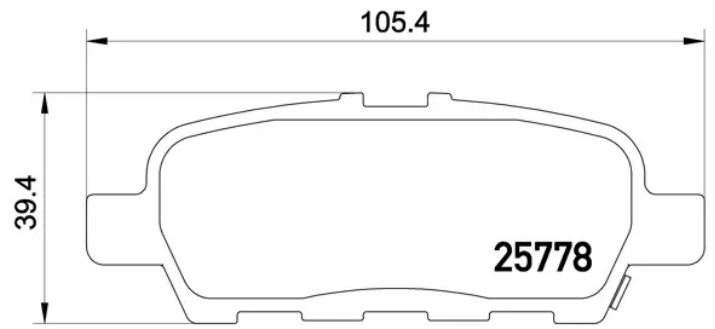

BRAKE PAD

P 56 087

The P 56 087 brake pad is synonymous with reliability

The Brembo brake pad guarantees ultimate safety when braking thanks to the use of more than 100 different compounds, designed according to the type of vehicle and use. Stopping distances reduced to a minimum, maximum driving comfort and silent operation are the most important features of Brembo materials. Brembo brake pads are supplied together with an extensive range of accessories and assembly kits for professional-standard installation.

- ✓ OE-equivalent
- ✓ Brembo quality
- ✓ ECE-R90 certificate
- ✓ Safety
- ✓ Performance
- ✓ Comfort

Technical specifications

EAN code	Axle	Thickness
8020584103395	Rear	14 mm
Width	Height	Braking system
106 mm	39 mm	Akebono
Wear indicator	WVA number	Accessories
Acoustic	24871,24872,25778	With anti-squeal shim