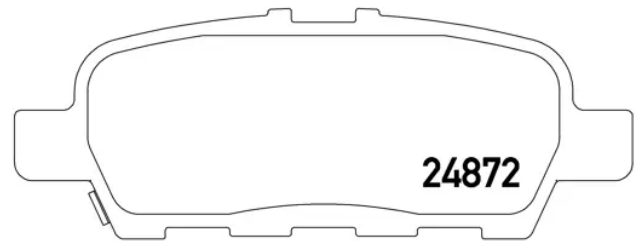

BRAKE PAD

P 56 087

The P 56 087 brake pad is synonymous with reliability

The Brembo brake pad guarantees ultimate safety when braking thanks to the use of more than 100 different compounds, designed according to the type of vehicle and use. Stopping distances reduced to a minimum, maximum driving comfort and silent operation are the most important features of Brembo materials. Brembo brake pads are supplied together with an extensive range of accessories and assembly kits for professional-standard installation.

- ✓ OE-equivalent
- ✓ Brembo quality
- ✓ ECE-R90 certificate
- ✓ Safety
- ✓ Performance
- ✓ Comfort

Technical specifications

EAN code	Axle	Thickness
8020584103395	Rear	14 mm
Width	Height	Braking system
106 mm	39 mm	Akebono
Wear indicator	WVA number	Accessories
Acoustic	24871,24872,25778	With anti-squeal shim