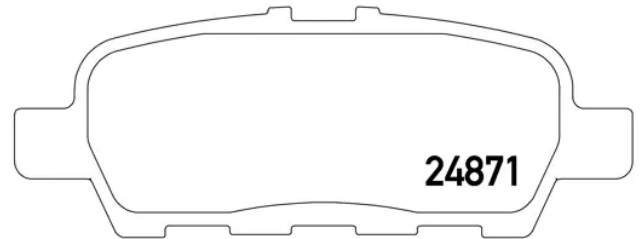

BRAKE PAD

P 56 087

The P 56 087 brake pad is synonymous with reliability

The Brembo brake pad guarantees ultimate safety when braking thanks to the use of more than 100 different compounds, designed according to the type of vehicle and use. Stopping distances reduced to a minimum, maximum driving comfort and silent operation are the most important features of Brembo materials. Brembo brake pads are supplied together with an extensive range of accessories and assembly kits for professional-standard installation.

- ✓ OE-equivalent
- ✓ Brembo quality
- ✓ ECE-R90 certificate
- ✓ Safety
- ✓ Performance
- ✓ Comfort

Technical specifications

EAN code	Axle	Thickness
8020584103395	Rear	14 mm
Width	Height	Braking system
106 mm	39 mm	Akebono
Wear indicator	WVA number	Accessories
Acoustic	24871,24872,25778	With anti-squeal shim