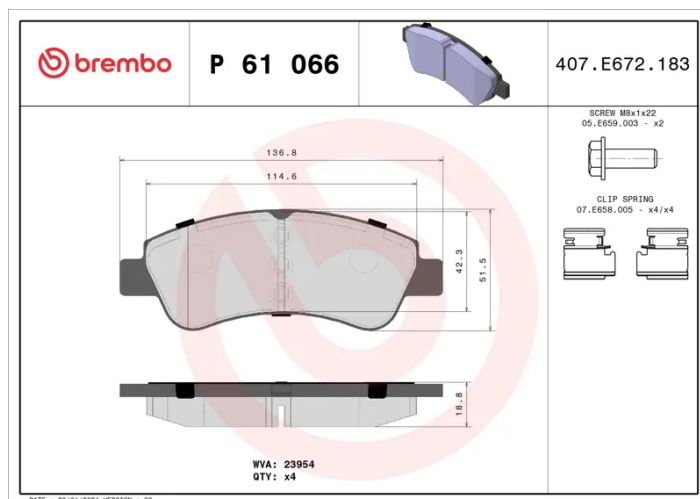

BRAKE PAD

P 61 066

The P 61 066 brake pad is synonymous with reliability

The Brembo brake pad guarantees ultimate safety when braking thanks to the use of more than 100 different compounds, designed according to the type of vehicle and use. Stopping distances reduced to a minimum, maximum driving comfort and silent operation are the most important features of Brembo materials. Brembo brake pads are supplied together with an extensive range of accessories and assembly kits for professional-standard installation.

- ✓ OE-equivalent
- ✓ Brembo quality
- ✓ ECE-R90 certificate
- ✓ Safety
- ✓ Performance
- ✓ Comfort
- ✓ With accessories

Technical specifications

EAN code 8020584056424	Axle Front	Thickness 19 mm
Width 137 mm	Height 52 mm	Braking system Bosch
Wear indicator Without	WVA number 23954	Accessories With accessories With anti-squeal shim With brake caliper bolts