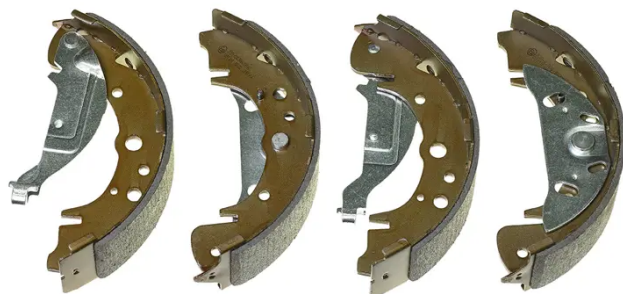

# SHOE

## S 11 504

The S 11 504 brake shoe is synonymous with reliability

Brembo brake shoes of original equipment quality guarantee the safe and reliable performance of your drum braking system. All Brembo brake shoes are accompanied by a ECE-R90 homologation certificate.

### Technical specifications

EAN code  
8432509639863

Rear

Diameter  
254 mm

Width  
57 mm

Braking system  
Mando

Parking brake lever  
With handbrake lever

COMPATIBLE VEHICLES