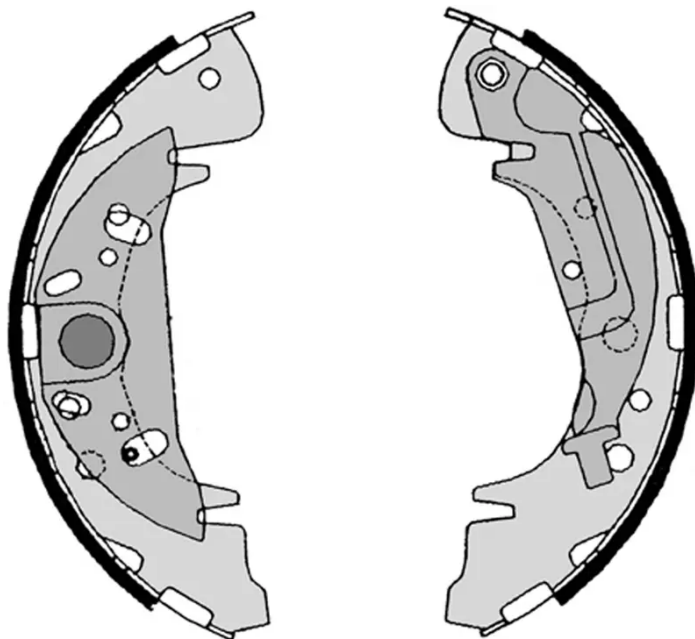

### Technical specifications

EAN code  
8432509639863

Rear

Diameter  
254 mm

Width  
57 mm

Braking system  
Mando

Parking brake lever  
With handbrake lever

COMPATIBLE VEHICLES