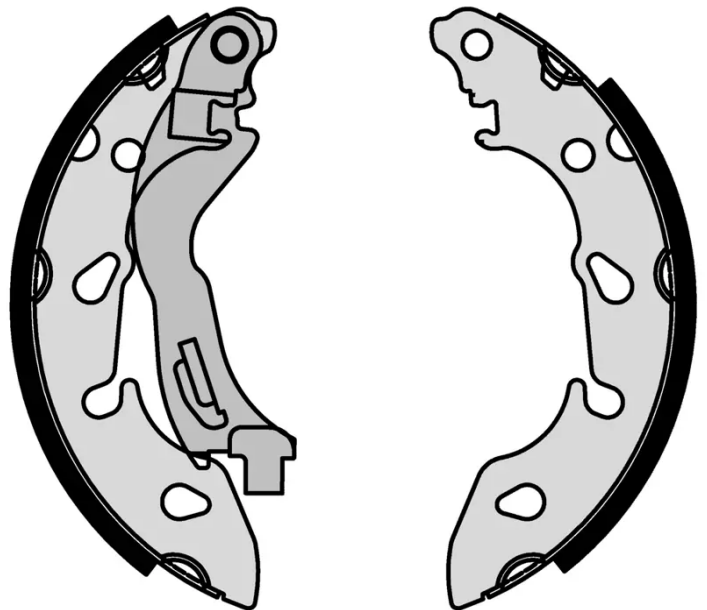

SHOE

S 24 553

The S 24 553 brake shoe is synonymous with reliability

Brembo brake shoes of original equipment quality guarantee the safe and reliable performance of your drum braking system. All Brembo brake shoes are accompanied by a ECE-R90 homologation certificate.

- ✓ OE-equivalent
- ✓ Brembo quality
- ✓ ECE-R90 certificate
- ✓ Safety
- ✓ Durability

Technical specifications

EAN code
8432509662489

Rear

Diameter
180 mm

Width
32 mm

Braking system
AP Lockheed

Parking brake lever
With handbrake lever