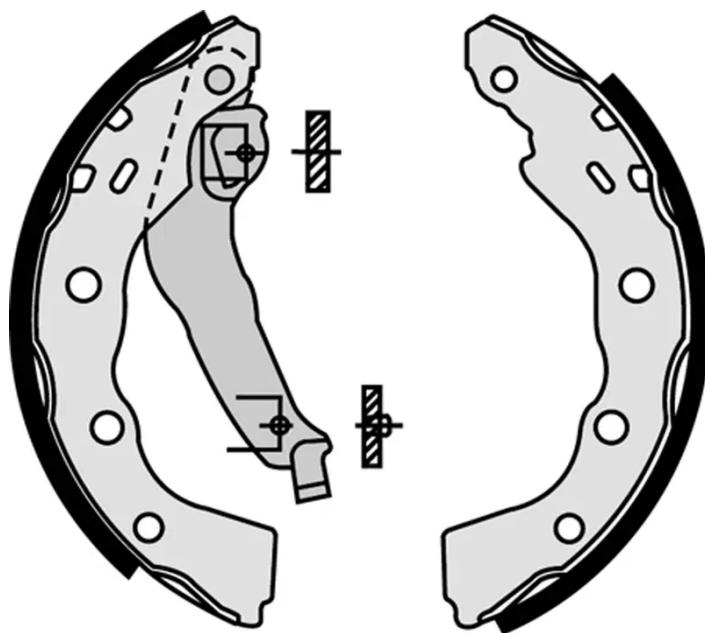

## S 54 515

The S 54 515 brake shoe is synonymous with reliability

Brembo brake shoes of original equipment quality guarantee the safe and reliable performance of your drum braking system. All Brembo brake shoes are accompanied by a ECE-R90 homologation certificate.

### Technical specifications

EAN code  
8432509642306

Rear

Diameter  
203 mm

Width  
39 mm

Braking system  
Bosch

Parking brake lever  
With handbrake  
lever

COMPATIBLE VEHICLES