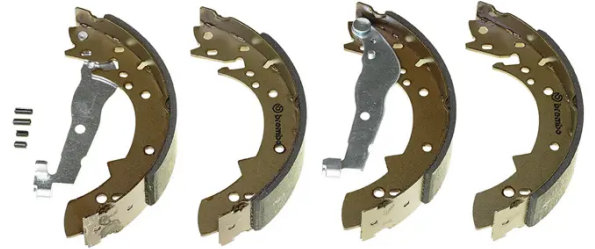

# SHOE

## S 68 511

The S 68 511 brake shoe is synonymous with reliability

Brembo brake shoes of original equipment quality guarantee the safe and reliable performance of your drum braking system. All Brembo brake shoes are accompanied by a ECE-R90 homologation certificate.

### Technical specifications

EAN code  
8432509643761

Rear

Diameter  
229 mm

Width  
42 mm

Braking system  
TRW-Lucas

Parking brake lever

COMPATIBLE VEHICLES