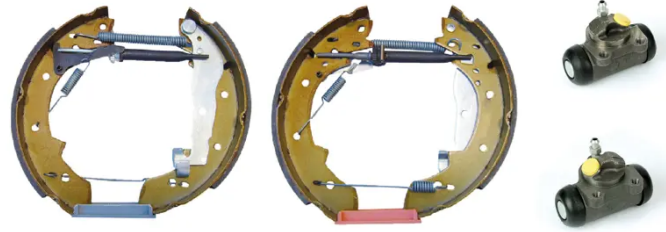

SHOE KIT K 68 040

The K 68 040 shoe kit is synonymous with reliability

The Brembo Kit & Fit is the ideal solution for the maintenance of drum brakes: everything you need for quick and efficient servicing is supplied in a single pre-assembled package, all with guaranteed Brembo quality. The kit contains all the components necessary for drum brake maintenance: shoes, brake wheel cylinders, springs, lubricant, and fixing kit.

- ✓ OE-equivalent
- ✓ Brembo quality
- ✓ ECE-R90 certificate
- ✓ Safety
- ✓ Durability
- ✓ Quick assembly
- ✓ With accessories
- ✓ Pre-Assembled Kit

Technical specifications

EAN code	Axle	Diameter
8020584076743	Rear	229 mm
Width	Master cylinder diameter	Type of assembly
42 mm	22 mm	Pre-assembled
Braking system	Brake proportioning valve	
Lucas		